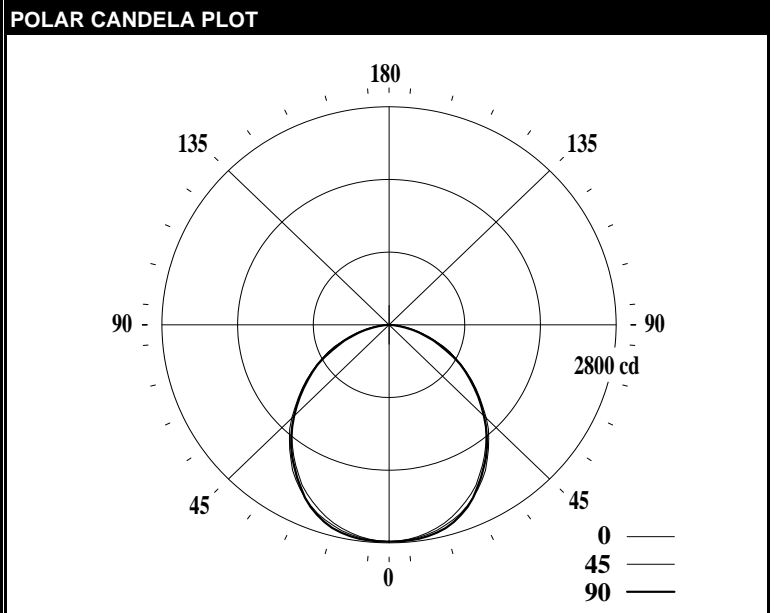

# LEDALITE - SHINE

<b>TEST DATE:</b>	18 Oct 2019	<b>CATALOG NO:</b>	3324x1STL83075AxDE
<b>Lamp Type:</b>	LED	<b>Description:</b>	SHINE 2X4 7500LM 830
<b>No. of Lamps:</b>	176		
<b>Rated Lamp Lumens:</b>	-1	<b>Flux (lm), Efficiency (%):</b>	7270 lm 100.0%
<b>Input Watts:</b>	120 VAC 58.6	<b>Up/Dn Ratio, Efficacy (lm/W):</b>	0% Up / 100% Dn 124.1
<b>CIE-IES Classification:</b>	Direct	<b>Report:</b>	LNG00394

CANDELA DISTRIBUTION						
	Flux					
	0	22.5	45	67.5	90	Lumens
0	2784	2784	2784	2784	2784	
5	2763	2769	2771	2779	2780	264
15	2636	2657	2666	2709	2701	754
25	2394	2442	2452	2477	2451	1127
35	2051	2139	2109	2128	2082	1320
45	1656	1722	1696	1709	1656	1308
55	1231	1297	1246	1284	1217	1126
65	827	868	824	822	775	817
75	424	448	400	415	383	444
85	100	107	78	91	60	110
90	0	0	0	0	0	
95	0	0	0	0	0	0
105	0	0	0	0	0	0
115	0	0	0	0	0	0
125	0	0	0	0	0	0
135	0	0	0	0	0	0
145	0	0	0	0	0	0
155	0	0	0	0	0	0
165	0	0	0	0	0	0
175	0	0	0	0	0	0
180	0	0	0	0	0	

CHARACTERISTICS			
RP1			None
Direct: Peak Candela & Angle (0deg)	2784.2		0.0
Direct: Peak Candela & Angle (90deg)	2784.2		0.0
Spacing Criteria (0deg, 90deg, 180deg)	1.19	1.21	N/A
Indirect: Peak Candela & Angle	N/A	N/A	N/A
Indirect: Zenith Candela, Peak to Zenith	N/A	N/A	N/A
Luminous Length, Width, Height (ft)	3.90	1.91	0.00
UGR (4H x 8H, 0.25H)			N/A
Ballast Factor, Multiplication Factor	1.000		1.000
DLC (120/277), DLC (347)		premium	premium
x, y, CCT, Duv	0.4288	0.4004	3112 0.0003
CRI (Ra), R9		83	11
120V: P(W), I(A), THD(%), PF	58.6	0.491	9.0 0.995
277V: P(W), I(A), THD(%), PF	58.1	0.213	10.0 0.987
347V: P(W), I(A), THD(%), PF	58.3	0.173	9.6 0.973