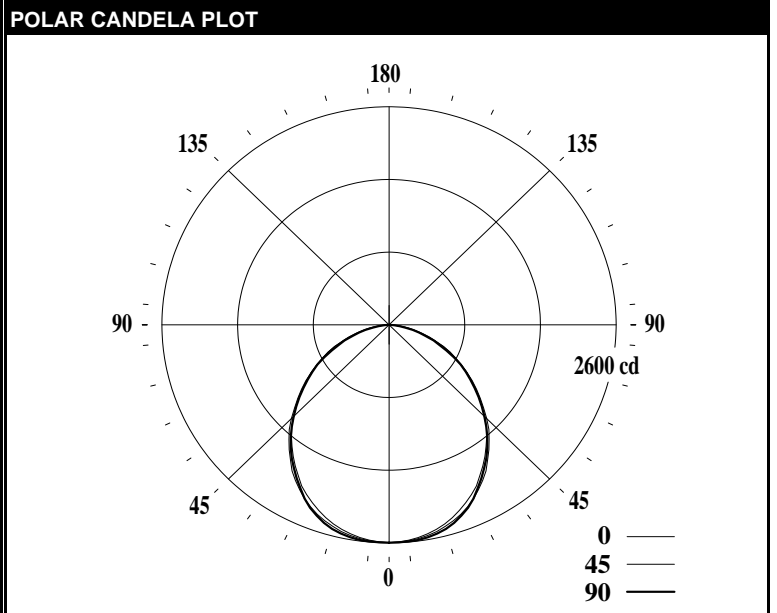

# LEDALITE - SHINE

<b>TEST DATE:</b>	18 Oct 2019	<b>CATALOG NO:</b>	3324x1STL83070AxDE
<b>Lamp Type:</b>	LED	<b>Description:</b>	SHINE 2X4 7000LM 830
<b>No. of Lamps:</b>	176		
<b>Rated Lamp Lumens:</b>	-1	<b>Flux (lm), Efficiency (%):</b>	6782 lm 100.0%
<b>Input Watts:</b>	120 VAC 54.2	<b>Up/Dn Ratio, Efficacy (lm/W):</b>	0% Up / 100% Dn 125.1
<b>CIE-IES Classification:</b>	Direct	<b>Report:</b>	LNG00393

CANDELA DISTRIBUTION						Flux
	0	22.5	45	67.5	90	Lumens
0	2598	2598	2598	2598	2598	
5	2578	2584	2585	2593	2593	246
15	2459	2479	2487	2528	2520	704
25	2234	2278	2288	2311	2287	1052
35	1914	1996	1968	1985	1942	1231
45	1545	1606	1582	1594	1545	1220
55	1148	1210	1163	1198	1135	1050
65	772	810	768	767	723	763
75	396	418	374	388	357	414
85	93	100	73	85	56	103
90	0	0	0	0	0	
95	0	0	0	0	0	0
105	0	0	0	0	0	0
115	0	0	0	0	0	0
125	0	0	0	0	0	0
135	0	0	0	0	0	0
145	0	0	0	0	0	0
155	0	0	0	0	0	0
165	0	0	0	0	0	0
175	0	0	0	0	0	0
180	0	0	0	0	0	0

CHARACTERISTICS			
RP1			None
Direct: Peak Candela & Angle (0deg)	2597.5		0.0
Direct: Peak Candela & Angle (90deg)	2597.5		0.0
Spacing Criteria (0deg, 90deg, 180deg)	1.19	1.21	N/A
Indirect: Peak Candela & Angle	N/A	N/A	
Indirect: Zenith Candela, Peak to Zenith	N/A	N/A	
Luminous Length, Width, Height (ft)	3.90	1.91	0.00
UGR (4H x 8H, 0.25H)			N/A
Ballast Factor, Multiplication Factor	1.000	1.000	
DLC (120/277), DLC (347)	premium	premium	
x, y, CCT, Duv	0.4288	0.4004	3112 0.0003
CRI (Ra), R9			83 11
120V: P(W), I(A), THD(%), PF	54.2	0.452	5.7 0.998
277V: P(W), I(A), THD(%), PF	53.9	0.202	8.1 0.964
347V: P(W), I(A), THD(%), PF	53.4	0.157	5.4 0.980