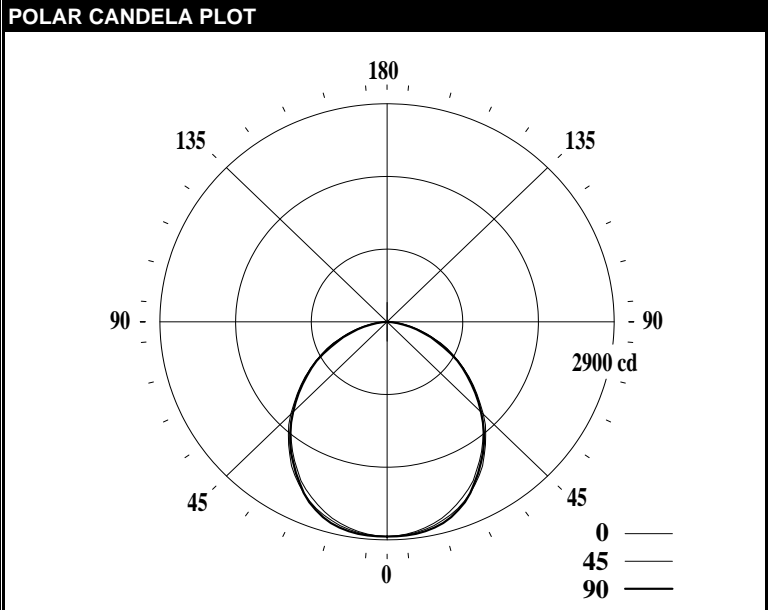

# LEDALITE - SHINE

<b>TEST DATE:</b>	18 Oct 2019		<b>CATALOG NO:</b>	3324x1STL82780AxDE	
<b>Lamp Type:</b>	LED		<b>Description:</b>	SHINE 2X4 8000LM 827	
<b>No. of Lamps:</b>	176				
<b>Rated Lamp Lumens:</b>	-1		<b>Flux (lm), Efficiency (%):</b>	7457 lm	100.0%
<b>Input Watts:</b>	120 VAC	62.5	<b>Up/Dn Ratio, Efficacy (lm/W):</b>	0% Up / 100% Dn	119.3
<b>CIE-IES Classification:</b>	Direct		<b>Report:</b>	LNG00386	

CANDELA DISTRIBUTION						Flux
	0	22.5	45	67.5	90	Lumens
0	2856	2856	2856	2856	2856	
5	2834	2840	2842	2851	2851	270
15	2704	2726	2735	2779	2770	774
25	2456	2505	2515	2541	2514	1156
35	2104	2194	2163	2183	2136	1354
45	1699	1766	1739	1753	1698	1342
55	1263	1330	1278	1317	1248	1155
65	848	890	845	843	795	838
75	435	460	411	426	392	455
85	102	110	80	93	62	113
90	0	0	0	0	0	
95	0	0	0	0	0	0
105	0	0	0	0	0	0
115	0	0	0	0	0	0
125	0	0	0	0	0	0
135	0	0	0	0	0	0
145	0	0	0	0	0	0
155	0	0	0	0	0	0
165	0	0	0	0	0	0
175	0	0	0	0	0	0
180	0	0	0	0	0	0

CHARACTERISTICS			
RP1			None
Direct: Peak Candela & Angle (0deg)	2855.8	0.0	
Direct: Peak Candela & Angle (90deg)	2855.8	0.0	
Spacing Criteria (0deg, 90deg, 180deg)	1.19	1.21	N/A
Indirect: Peak Candela & Angle	N/A	N/A	
Indirect: Zenith Candela, Peak to Zenith	N/A	N/A	
Luminous Length, Width, Height (ft)	3.90	1.91	0.00
UGR (4H x 8H, 0.25H)			N/A
Ballast Factor, Multiplication Factor	1.000	1.000	
DLC (120/277), DLC (347)	premium	premium	
x, y, CCT, Duv	0.4543	0.4065	2748 0.0010
CRI (Ra), R9			82 6
120V: P(W), I(A), THD(%), PF	62.5	0.522	8.2 0.996
277V: P(W), I(A), THD(%), PF	61.7	0.226	9.3 0.985
347V: P(W), I(A), THD(%), PF	62.4	0.184	9.1 0.977