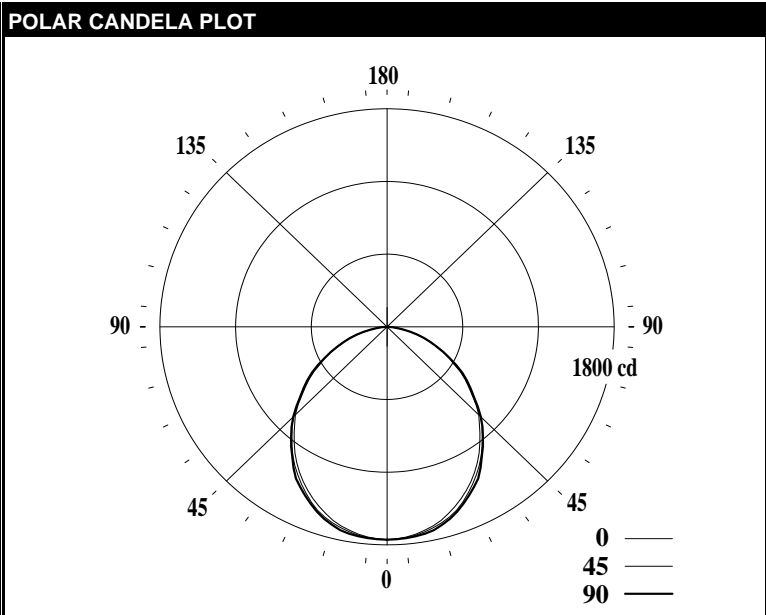

LEDALITE - SHINE

TEST DATE:	18 Oct 2019		CATALOG NO:	3322x1STL85045AxDE	
Lamp Type:	LED		Description:	SHINE 2X2 4500LM 850	
No. of Lamps:	88		Flux (lm), Efficiency (%):	4496 lm	100.0%
Rated Lamp Lumens:	-1		Up/Dn Ratio, Efficacy (lm/W):	0% Up / 100% Dn	119.6
Input Watts:	120 VAC	37.6	Report:	LNG00335	
CIE-IES Classification:	Direct				

RP1	None	
Direct: Peak Candela & Angle (0deg)	1757.0	0.0
Direct: Peak Candela & Angle (90deg)	1757.0	0.0
Spacing Criteria (0deg, 90deg, 180deg)	1.18	1.22 N/A
Indirect: Peak Candela & Angle	N/A	N/A
Indirect: Zenith Candela, Peak to Zenith	N/A	N/A
Luminous Length, Width, Height (ft)	1.90	1.91 0.00
UGR (4H x 8H, 0.25H)	N/A	
Ballast Factor, Multiplication Factor	1.000	1.000
DLC (120/277), DLC (347)	standard	standard
x, y, CCT, Duv	0.3425 0.3523	5101 0.0014
CRI (Ra), R9	82	13
120V: P(W), I(A), THD(%), PF	37.6 0.314	6.0 0.997
277V: P(W), I(A), THD(%), PF	37.1 0.139	8.6 0.967
347V: P(W), I(A), THD(%), PF	37.9 0.112	6.5 0.972