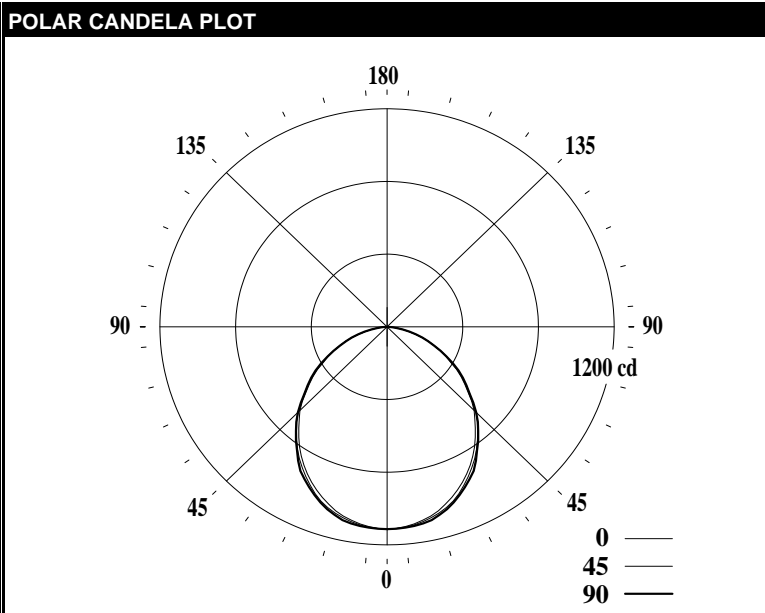

# LEDALITE - SHINE

<b>TEST DATE:</b>	18 Oct 2019		<b>CATALOG NO:</b>	3322x1STL83030AxDE		
<b>Lamp Type:</b>	LED		<b>Description:</b>	SHINE 2X2 3000LM 830		
<b>No. of Lamps:</b>	88					
<b>Rated Lamp Lumens:</b>	-1		<b>Flux (lm), Efficiency (%):</b>	2849 lm		100.0%
<b>Input Watts:</b>	120 VAC	23.8	<b>Up/Dn Ratio, Efficacy (lm/W):</b>	0% Up / 100% Dn		119.7
<b>CIE-IES Classification:</b>	Direct		<b>Report:</b>	LNG00314		

<b>CANDELA DISTRIBUTION</b>						
	Flux					
	0	22.5	45	67.5	90	Lumens
0	1113	1113	1113	1113	1113	
5	1104	1107	1107	1111	1110	105
15	1048	1058	1061	1079	1071	300
25	943	969	961	985	974	446
35	806	837	825	840	829	519
45	651	673	665	680	666	514
55	478	493	485	500	489	438
65	311	319	313	326	312	315
75	152	162	156	165	158	170
85	32	38	32	36	30	42
90	0	0	0	0	0	
95	0	0	0	0	0	0
105	0	0	0	0	0	0
115	0	0	0	0	0	0
125	0	0	0	0	0	0
135	0	0	0	0	0	0
145	0	0	0	0	0	0
155	0	0	0	0	0	0
165	0	0	0	0	0	0
175	0	0	0	0	0	0
180	0	0	0	0	0	

<b>CHARACTERISTICS</b>			
RP1			None
Direct: Peak Candela & Angle (0deg)	1113.2	0.0	
Direct: Peak Candela & Angle (90deg)	1113.2	0.0	
Spacing Criteria (0deg, 90deg, 180deg)	1.18	1.22	N/A
Indirect: Peak Candela & Angle	N/A	N/A	
Indirect: Zenith Candela, Peak to Zenith	N/A	N/A	
Luminous Length, Width, Height (ft)	1.90	1.91	0.00
UGR (4H x 8H, 0.25H)			N/A
Ballast Factor, Multiplication Factor	1.000	1.000	
DLC (120/277), DLC (347)	standard	standard	
x, y, CCT, Duv	0.4288	0.4004	3112 0.0003
CRI (Ra), R9			83 11
120V: P(W), I(A), THD(%), PF	23.8	0.200	10.8 0.991
277V: P(W), I(A), THD(%), PF	23.7	0.092	10.6 0.927
347V: P(W), I(A), THD(%), PF	24.1	0.074	9.4 0.941