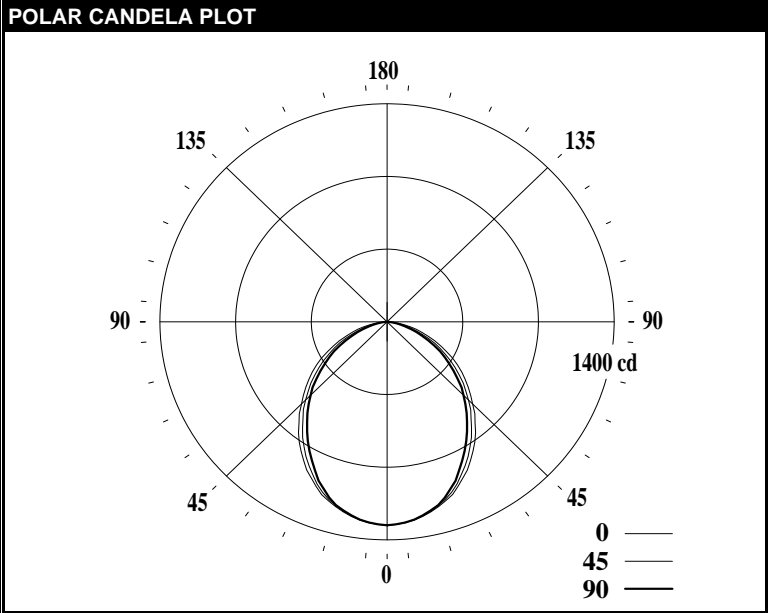

# LEDALITE - SHINE

<b>TEST DATE:</b>	18 Oct 2019	<b>CATALOG NO:</b>	3314x1STL85030AxDE
<b>Lamp Type:</b>	LED	<b>Description:</b>	SHINE 1X4 3000LM 850
<b>No. of Lamps:</b>	88		
<b>Rated Lamp Lumens:</b>	-1	<b>Flux (lm), Efficiency (%):</b>	3089 lm 100.0%
<b>Input Watts:</b>	120 VAC 26.7	<b>Up/Dn Ratio, Efficacy (lm/W):</b>	0% Up / 100% Dn 115.7
<b>CIE-IES Classification:</b>	Direct	<b>Report:</b>	LNG00368

CANDELA DISTRIBUTION						
	Flux					
	0	22.5	45	67.5	90	Lumens
0	1306	1306	1306	1306	1306	
5	1295	1297	1293	1295	1293	123
15	1228	1235	1221	1225	1219	345
25	1106	1117	1083	1076	1052	502
35	943	957	907	890	860	571
45	746	759	710	680	667	553
55	563	562	512	500	467	466
65	365	364	324	304	278	325
75	188	189	150	129	118	166
85	43	43	25	26	20	38
90	0	0	0	0	0	
95	0	0	0	0	0	0
105	0	0	0	0	0	0
115	0	0	0	0	0	0
125	0	0	0	0	0	0
135	0	0	0	0	0	0
145	0	0	0	0	0	0
155	0	0	0	0	0	0
165	0	0	0	0	0	0
175	0	0	0	0	0	0
180	0	0	0	0	0	

CHARACTERISTICS			
RP1			None
Direct: Peak Candela & Angle (0deg)	1306.1		0.0
Direct: Peak Candela & Angle (90deg)	1306.1		0.0
Spacing Criteria (0deg, 90deg, 180deg)	1.18	1.11	N/A
Indirect: Peak Candela & Angle		N/A	N/A
Indirect: Zenith Candela, Peak to Zenith		N/A	N/A
Luminous Length, Width, Height (ft)	3.90	0.91	0.00
UGR (4H x 8H, 0.25H)			N/A
Ballast Factor, Multiplication Factor		1.000	1.000
DLC (120/277), DLC (347)		standard	standard
x, y, CCT, Duv	0.3425	0.3523	5101 0.0014
CRI (Ra), R9			82 13
120V: P(W), I(A), THD(%), PF	26.7	0.224	9.6 0.992
277V: P(W), I(A), THD(%), PF	26.6	0.102	9.6 0.937
347V: P(W), I(A), THD(%), PF	27.2	0.082	8.5 0.950