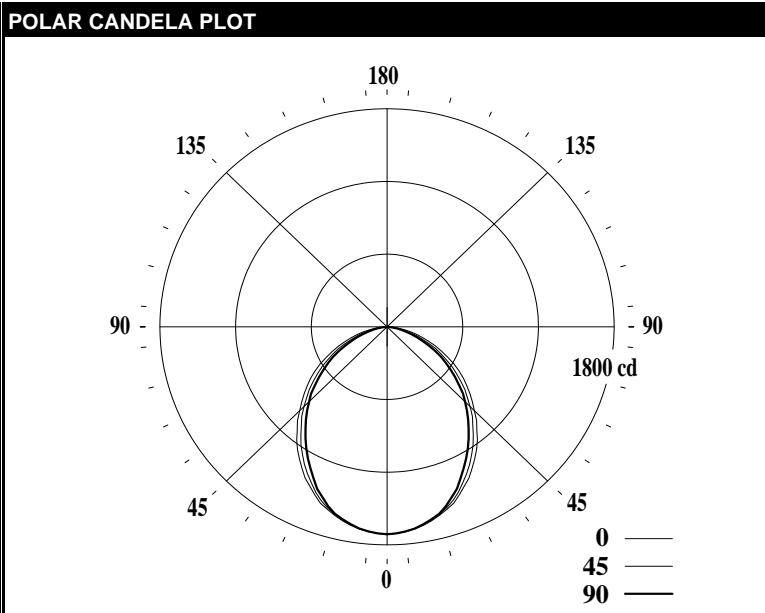

# LEDALITE - SHINE

<b>TEST DATE:</b>	18 Oct 2019	<b>CATALOG NO:</b>	3314x1STL83540AxDE
<b>Lamp Type:</b>	LED	<b>Description:</b>	SHINE 1X4 4000LM 835
<b>No. of Lamps:</b>	88		
<b>Rated Lamp Lumens:</b>	-1	<b>Flux (lm), Efficiency (%):</b>	4051 lm 100.0%
<b>Input Watts:</b>	120 VAC 36.4	<b>Up/Dn Ratio, Efficacy (lm/W):</b>	0% Up / 100% Dn 111.3
<b>CIE-IES Classification:</b>	Direct	<b>Report:</b>	LNG00358

CANDELA DISTRIBUTION						Flux
	0	22.5	45	67.5	90	Lumens
0	1713	1713	1713	1713	1713	
5	1698	1701	1695	1698	1695	161
15	1610	1619	1601	1606	1598	453
25	1450	1465	1420	1410	1379	658
35	1237	1255	1190	1167	1127	749
45	978	995	931	892	874	725
55	739	737	671	656	613	612
65	479	478	425	399	365	427
75	246	247	196	169	155	217
85	56	56	33	34	27	50
90	0	0	0	0	0	
95	0	0	0	0	0	0
105	0	0	0	0	0	0
115	0	0	0	0	0	0
125	0	0	0	0	0	0
135	0	0	0	0	0	0
145	0	0	0	0	0	0
155	0	0	0	0	0	0
165	0	0	0	0	0	0
175	0	0	0	0	0	0
180	0	0	0	0	0	

CHARACTERISTICS			
RP1			None
Direct: Peak Candela & Angle (0deg)	1712.5		0.0
Direct: Peak Candela & Angle (90deg)	1712.5		0.0
Spacing Criteria (0deg, 90deg, 180deg)	1.18	1.11	N/A
Indirect: Peak Candela & Angle	N/A	N/A	N/A
Indirect: Zenith Candela, Peak to Zenith	N/A	N/A	N/A
Luminous Length, Width, Height (ft)	3.90	0.91	0.00
UGR (4H x 8H, 0.25H)			20.8
Ballast Factor, Multiplication Factor		1.000	1.000
DLC (120/277), DLC (347)		standard	standard
x, y, CCT, Duv	0.4061	0.3934	3505 0.0010
CRI (Ra), R9			82 9
120V: P(W), I(A), THD(%), PF	36.4	0.304	6.6 0.997
277V: P(W), I(A), THD(%), PF	36.3	0.136	8.6 0.966
347V: P(W), I(A), THD(%), PF	37.1	0.110	6.6 0.971