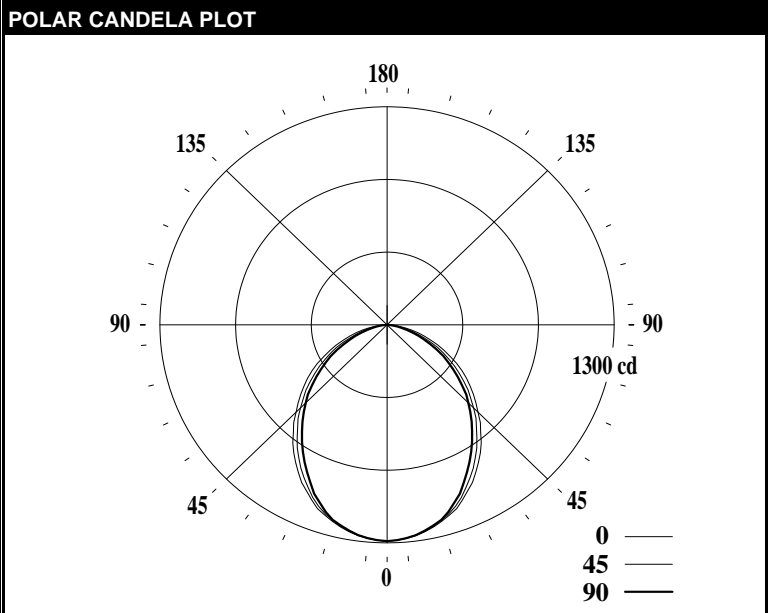

# LEDALITE - SHINE

<b>TEST DATE:</b>	18 Oct 2019	<b>CATALOG NO:</b>	3314x1STL83530AxDE
<b>Lamp Type:</b>	LED	<b>Description:</b>	SHINE 1X4 3000LM 835
<b>No. of Lamps:</b>	88		
<b>Rated Lamp Lumens:</b>	-1	<b>Flux (lm), Efficiency (%):</b>	3050 lm 100.0%
<b>Input Watts:</b>	120 VAC 26.7	<b>Up/Dn Ratio, Efficacy (lm/W):</b>	0% Up / 100% Dn 114.2
<b>CIE-IES Classification:</b>	Direct	<b>Report:</b>	LNG00356

CANDELA DISTRIBUTION						Flux
	0	22.5	45	67.5	90	Lumens
0	1290	1290	1290	1290	1290	
5	1278	1281	1276	1279	1276	121
15	1212	1219	1206	1210	1203	341
25	1092	1103	1070	1062	1039	495
35	932	945	896	879	849	564
45	737	749	701	672	658	546
55	556	555	505	494	462	461
65	360	360	320	300	275	321
75	186	186	148	127	117	163
85	42	42	25	26	20	38
90	0	0	0	0	0	
95	0	0	0	0	0	0
105	0	0	0	0	0	0
115	0	0	0	0	0	0
125	0	0	0	0	0	0
135	0	0	0	0	0	0
145	0	0	0	0	0	0
155	0	0	0	0	0	0
165	0	0	0	0	0	0
175	0	0	0	0	0	0
180	0	0	0	0	0	

CHARACTERISTICS			
RP1			None
Direct: Peak Candela & Angle (0deg)	1289.6	0.0	
Direct: Peak Candela & Angle (90deg)	1289.6	0.0	
Spacing Criteria (0deg, 90deg, 180deg)	1.18	1.11	N/A
Indirect: Peak Candela & Angle	N/A	N/A	
Indirect: Zenith Candela, Peak to Zenith	N/A	N/A	
Luminous Length, Width, Height (ft)	3.90	0.91	0.00
UGR (4H x 8H, 0.25H)			19.8
Ballast Factor, Multiplication Factor	1.000	1.000	
DLC (120/277), DLC (347)	standard	standard	
x, y, CCT, Duv	0.4061	0.3934	3505 0.0010
CRI (Ra), R9			82 9
120V: P(W), I(A), THD(%), PF	26.7	0.224	9.6 0.992
277V: P(W), I(A), THD(%), PF	26.6	0.102	9.6 0.937
347V: P(W), I(A), THD(%), PF	27.2	0.082	8.5 0.950