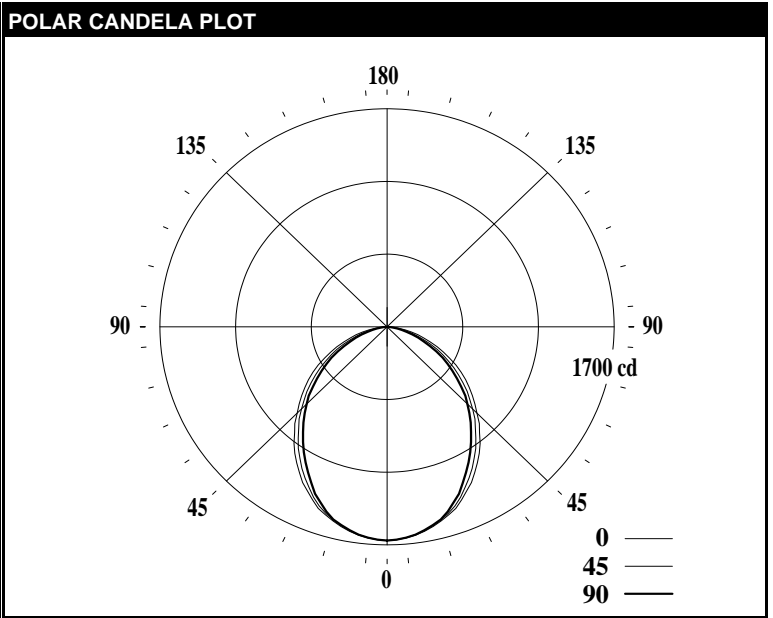

# LEDALITE - SHINE

<b>TEST DATE:</b>	18 Oct 2019	<b>CATALOG NO:</b>	3314x1STL83040AxDE
<b>Lamp Type:</b>	LED	<b>Description:</b>	SHINE 1X4 4000LM 830
<b>No. of Lamps:</b>	88		
<b>Rated Lamp Lumens:</b>	-1	<b>Flux (lm), Efficiency (%):</b>	3942 lm 100.0%
<b>Input Watts:</b>	120 VAC 36.4	<b>Up/Dn Ratio, Efficacy (lm/W):</b>	0% Up / 100% Dn 108.3
<b>CIE-IES Classification:</b>	Direct	<b>Report:</b>	LNG00352

CANDELA DISTRIBUTION						Flux
	0	22.5	45	67.5	90	Lumens
0	1666	1666	1666	1666	1666	
5	1652	1655	1650	1653	1650	157
15	1567	1576	1558	1563	1555	440
25	1411	1425	1382	1372	1342	640
35	1204	1221	1158	1135	1097	729
45	952	968	906	868	851	706
55	719	717	653	638	596	595
65	466	465	413	388	355	415
75	240	241	191	164	151	211
85	55	55	32	33	26	49
90	0	0	0	0	0	
95	0	0	0	0	0	0
105	0	0	0	0	0	0
115	0	0	0	0	0	0
125	0	0	0	0	0	0
135	0	0	0	0	0	0
145	0	0	0	0	0	0
155	0	0	0	0	0	0
165	0	0	0	0	0	0
175	0	0	0	0	0	0
180	0	0	0	0	0	

CHARACTERISTICS			
RP1			None
Direct: Peak Candela & Angle (0deg)		1666.4	0.0
Direct: Peak Candela & Angle (90deg)		1666.4	0.0
Spacing Criteria (0deg, 90deg, 180deg)	1.18	1.11	N/A
Indirect: Peak Candela & Angle		N/A	N/A
Indirect: Zenith Candela, Peak to Zenith		N/A	N/A
Luminous Length, Width, Height (ft)	3.90	0.91	0.00
UGR (4H x 8H, 0.25H)			N/A
Ballast Factor, Multiplication Factor		1.000	1.000
DLC (120/277), DLC (347)		standard	standard
x, y, CCT, Duv	0.4288	0.4004	3112 0.0003
CRI (Ra), R9		83	11
120V: P(W), I(A), THD(%), PF	36.4	0.304	6.6 0.997
277V: P(W), I(A), THD(%), PF	36.3	0.136	8.6 0.966
347V: P(W), I(A), THD(%), PF	37.1	0.110	6.6 0.971