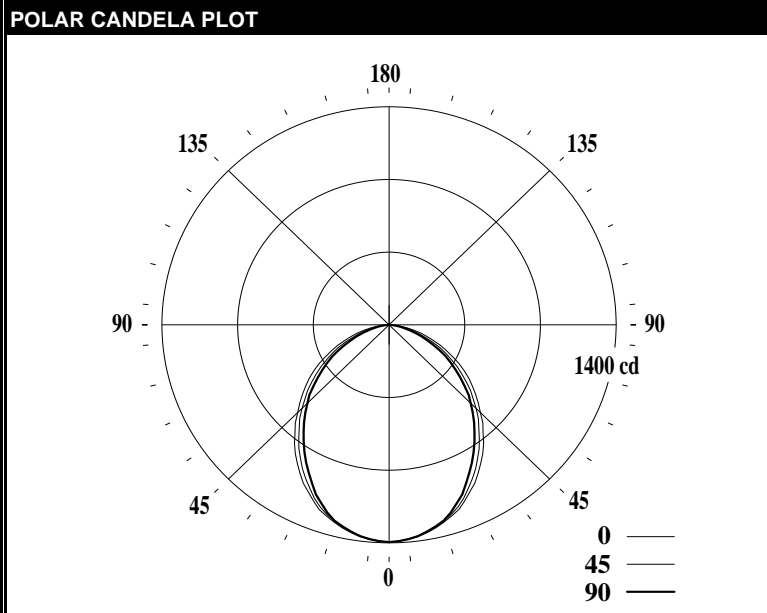

# LEDALITE - SHINE

<b>TEST DATE:</b>	18 Oct 2019	<b>CATALOG NO:</b>	3314x1STL82735AxDE
<b>Lamp Type:</b>	LED	<b>Description:</b>	SHINE 1X4 3500LM 827
<b>No. of Lamps:</b>	88		
<b>Rated Lamp Lumens:</b>	-1	<b>Flux (lm), Efficiency (%):</b>	3300 lm 100.0%
<b>Input Watts:</b>	120 VAC 31.1	<b>Up/Dn Ratio, Efficacy (lm/W):</b>	0% Up / 100% Dn 106.1
<b>CIE-IES Classification:</b>	Direct	<b>Report:</b>	LNG00345

CANDELA DISTRIBUTION						Flux
	0	22.5	45	67.5	90	Lumens
0	1395	1395	1395	1395	1395	
5	1383	1385	1381	1384	1381	131
15	1311	1319	1304	1309	1302	369
25	1181	1193	1157	1149	1123	536
35	1008	1022	969	950	918	610
45	797	810	758	727	712	591
55	602	601	546	534	499	498
65	390	389	346	325	297	348
75	201	201	160	138	126	177
85	46	46	27	28	22	41
90	0	0	0	0	0	
95	0	0	0	0	0	0
105	0	0	0	0	0	0
115	0	0	0	0	0	0
125	0	0	0	0	0	0
135	0	0	0	0	0	0
145	0	0	0	0	0	0
155	0	0	0	0	0	0
165	0	0	0	0	0	0
175	0	0	0	0	0	0
180	0	0	0	0	0	

CHARACTERISTICS			
RP1			None
Direct: Peak Candela & Angle (0deg)	1394.9		0.0
Direct: Peak Candela & Angle (90deg)	1394.9		0.0
Spacing Criteria (0deg, 90deg, 180deg)	1.18	1.11	N/A
Indirect: Peak Candela & Angle	N/A	N/A	N/A
Indirect: Zenith Candela, Peak to Zenith	N/A	N/A	N/A
Luminous Length, Width, Height (ft)	3.90	0.91	0.00
UGR (4H x 8H, 0.25H)			N/A
Ballast Factor, Multiplication Factor	1.000	1.000	
DLC (120/277), DLC (347)	standard	standard	
x, y, CCT, Duv	0.4542	0.4073	2755 0.0007
CRI (Ra), R9		82	6
120V: P(W), I(A), THD(%), PF	31.1	0.260	8.1 0.994
277V: P(W), I(A), THD(%), PF	31.0	0.118	8.9 0.951
347V: P(W), I(A), THD(%), PF	31.7	0.095	7.5 0.962