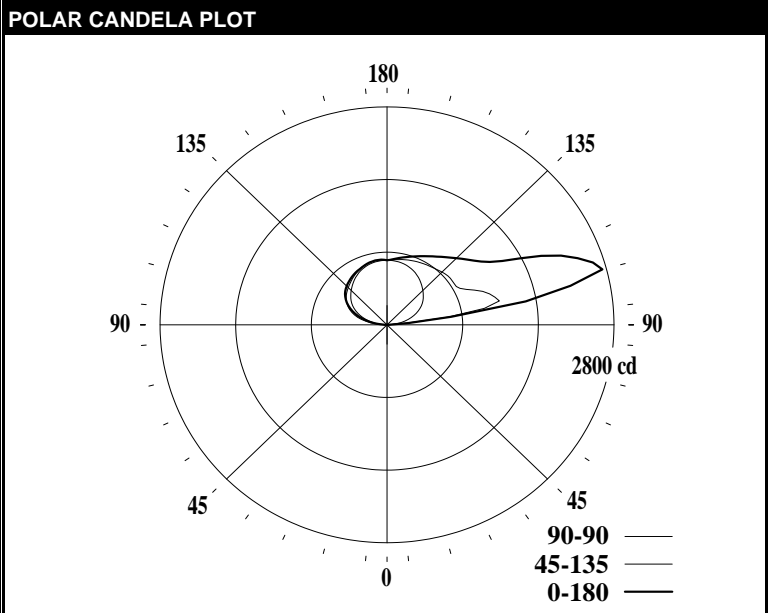

LEDALITE - TRUGROOVE SUSPENDED

TEST DATE:	05 Jun 2019	CATALOG NO:	29x3LSCNW
Lamp Type:	LED	Description:	TRUGROOVE SUSPEND/WALL INDIRECT ASY LED HI 935
No. of Lamps:	88		
Rated Lamp Lumens:	-1	Flux (lm), Efficiency (%):	4530 lm 100.0%
Input Watts:	120 VAC 43.1	Up/Dn Ratio, Efficacy (lm/W):	100% Up / 0% Dn 105.1
CIE-IES Classification:	Indirect	Report (Ele, Col, Photo):	TGSEI-12 F38890Color S83735-D

CANDELA DISTRIBUTION						Flux
	0	45	90	135	180	Lumens
0	0	0	0	0	0	
5	0	0	0	0	0	0
15	0	0	0	0	0	0
25	0	0	0	0	0	0
35	0	0	0	0	0	0
45	0	0	0	0	0	0
55	0	0	0	0	0	0
65	0	0	0	0	0	0
75	0	0	0	0	0	0
85	0	0	0	0	0	0
90	0	0	0	0	0	
95	265	232	82	120	85	252
105	2751	1378	269	376	319	892
115	2098	1078	426	523	502	832
125	1418	984	540	616	630	712
135	1212	959	625	676	704	624
145	1070	919	704	736	754	514
155	973	893	768	791	793	386
165	901	865	810	828	830	239
175	847	837	828	837	841	80
180	830	830	830	830	830	

CHARACTERISTICS			
RP1 Meets RP-1-12 recommendations for VDT-Critical spaces			
Direct: Peak Candela & Angle (0deg)	N/A	N/A	
Direct: Peak Candela & Angle (180deg)	N/A	N/A	
Spacing Criteria (0deg, 90deg, 180deg)	N/A	N/A	N/A
Indirect: Peak Candela & Angle	2750.9	105.0	
Indirect: Zenith Candela, Peak to Zenith	829.7	3.32	
Luminous Length, Width, Height (ft)	0.00	0.00	0.00
UGR (4H x 8H, 0.25H)			N/A
Ballast Factor, Multiplication Factor	1.000	1.539	
DLC (120/277), DLC (347)	N/A	N/A	
x, y, CCT, Duv	0.4035	0.3887	3523 0.0005
CRI (Ra), R9			94 71
120V: P(W), I(A), THD(%), PF	43.1	0.360	5.2 0.997
277V: P(W), I(A), THD(%), PF	42.6	0.157	7.1 0.980
347V: P(W), I(A), THD(%), PF	41.6	0.122	6.3 0.982