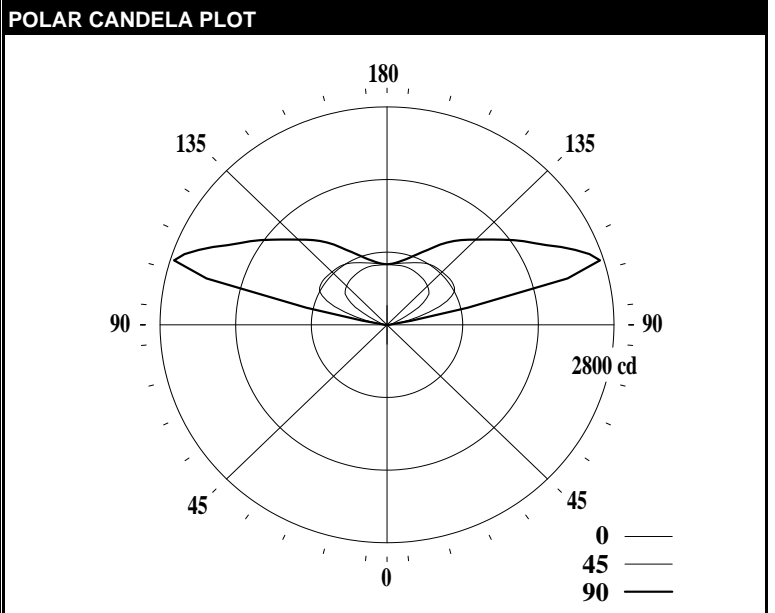

LEDALITE - TRUGROOVE SUSPENDED

TEST DATE:	05 Jun 2019	CATALOG NO:	29x3LACNQ
Lamp Type:	LED	Description:	TRUGROOVE SUSPENDED INDIRECT SYM LED HI 840
No. of Lamps:	88		
Rated Lamp Lumens:	-1	Flux (lm), Efficiency (%):	4982 lm 100.0%
Input Watts:	120 VAC 35.7	Up/Dn Ratio, Efficacy (lm/W):	100% Up / 0% Dn 139.6
CIE-IES Classification:	Indirect	Report (Ele, Col, Photo):	TGSEI-10 T20190611 S07529-6

CANDELA DISTRIBUTION						Flux
	0	22.5	45	67.5	90	Lumens
0	0	0	0	0	0	
5	0	0	0	0	0	0
15	0	0	0	0	0	0
25	0	0	0	0	0	0
35	0	0	0	0	0	0
45	0	0	0	0	0	0
55	0	0	0	0	0	0
65	0	0	0	0	0	0
75	0	0	0	0	0	0
85	0	0	0	0	0	0
90	0	0	0	0	0	
95	24	25	34	37	44	50
105	82	99	401	1341	2307	708
115	243	297	881	1812	2369	1065
125	595	657	974	1588	1899	997
135	706	753	961	1373	1549	817
145	744	790	942	1196	1292	619
155	769	799	881	1000	1032	416
165	781	791	822	859	868	235
175	773	779	786	792	790	75
180	777	777	777	777	777	

CHARACTERISTICS			
RP1	Meets RP-1-12 recommendations for VDT-Critical spaces		
Direct: Peak Candela & Angle (0deg)	N/A	N/A	
Direct: Peak Candela & Angle (90deg)	N/A	N/A	
Spacing Criteria (0deg, 90deg, 180deg)	N/A	N/A	
Indirect: Peak Candela & Angle	2754.9	107.5	
Indirect: Zenith Candela, Peak to Zenith	777.3	3.54	
Luminous Length, Width, Height (ft)	0.00	0.00	
UGR (4H x 8H, 0.25H)	N/A		
Ballast Factor, Multiplication Factor	1.000	1.614	
DLC (120/277), DLC (347)	N/A	N/A	
x, y, CCT, Duv	0.3772	0.3752	4078 0.0002
CRI (Ra), R9	81 6		
120V: P(W), I(A), THD(%), PF	35.7	0.299	6.3 0.996
277V: P(W), I(A), THD(%), PF	35.5	0.132	8.1 0.973
347V: P(W), I(A), THD(%), PF	34.9	0.103	6.7 0.976