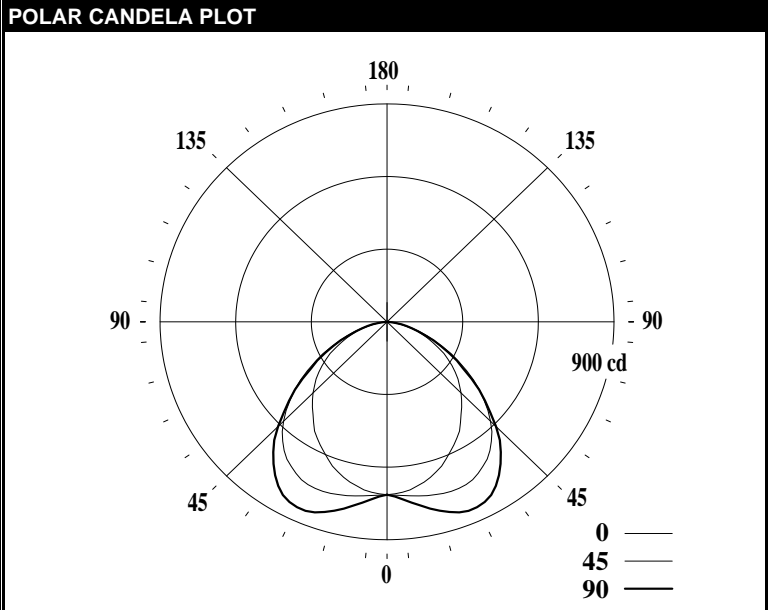

LEDALITE - TRUGROOVE SUSPENDED

TEST DATE:	05 Jun 2019	CATALOG NO:	29x1LSGQN
Lamp Type:	LED	Description:	TRUGROOVE SUSPEND/SURFACE DIRECT SYM MESO LED MID 935
No. of Lamps:	88		
Rated Lamp Lumens:	-1	Flux (lm), Efficiency (%):	2177 lm 100.0%
Input Watts:	120 VAC 23.8	Up/Dn Ratio, Efficacy (lm/W):	0% Up / 100% Dn 91.5
CIE-IES Classification:	Direct	Report (Ele, Col, Photo):	TGSEI-06 F38890Color S07571-E

CANDELA DISTRIBUTION						Flux
	0	22.5	45	67.5	90	Lumens
0	714	714	714	714	714	
5	706	711	720	726	737	69
15	665	689	739	784	808	209
25	592	644	742	821	845	337
35	508	571	692	770	774	417
45	415	477	580	624	611	422
55	314	358	419	433	409	351
65	199	225	244	254	235	233
75	94	105	106	111	102	113
85	21	23	20	24	18	26
90	0	0	0	0	0	
95	0	0	0	0	0	0
105	0	0	0	0	0	0
115	0	0	0	0	0	0
125	0	0	0	0	0	0
135	0	0	0	0	0	0
145	0	0	0	0	0	0
155	0	0	0	0	0	0
165	0	0	0	0	0	0
175	0	0	0	0	0	0
180	0	0	0	0	0	

CHARACTERISTICS			
RP1	Meets RP-1-12 recommendations for VDT-Normal spaces		
Direct: Peak Candela & Angle (0deg)	714.0	0.0	
Direct: Peak Candela & Angle (90deg)	844.8	22.5	
Spacing Criteria (0deg, 90deg, 180deg)	1.16	1.57	N/A
Indirect: Peak Candela & Angle	N/A	N/A	
Indirect: Zenith Candela, Peak to Zenith	N/A	N/A	
Luminous Length, Width, Height (ft)	4.00	0.25	0.00
UGR (4H x 8H, 0.25H)	N/A		
Ballast Factor, Multiplication Factor	1.000	1.574	
DLC (120/277), DLC (347)	N/A	N/A	
x, y, CCT, Duv	0.4035	0.3887	3523 0.0005
CRI (Ra), R9	94		71
120V: P(W), I(A), THD(%), PF	23.8	0.200	9.0 0.993
277V: P(W), I(A), THD(%), PF	23.8	0.091	11.8 0.942
347V: P(W), I(A), THD(%), PF	23.5	0.071	9.3 0.955