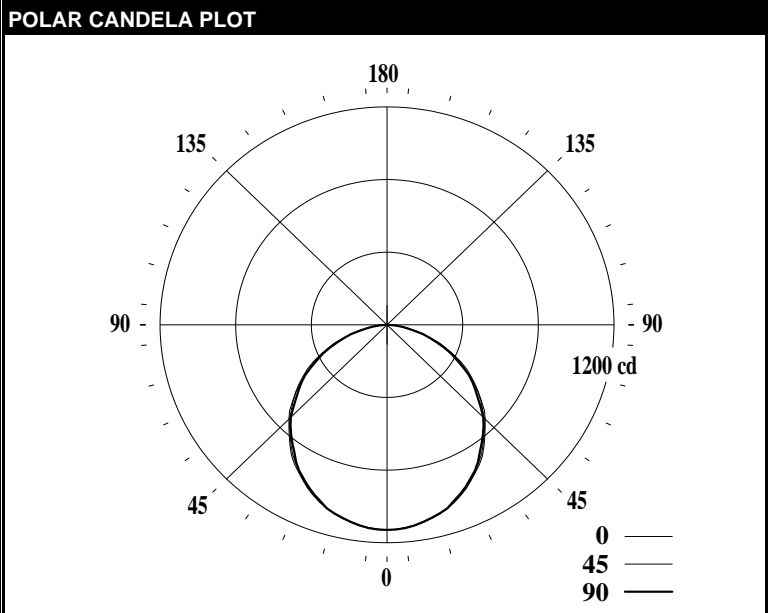

LEDALITE - TRUGROOVE SUSPENDED

TEST DATE:	05 Jun 2019	CATALOG NO:	29x1LBELN
Lamp Type:	LED	Description:	TRUGROOVE SUSPEND/SURFACE DIRECT SYM SILK LED HI 835
No. of Lamps:	88		
Rated Lamp Lumens:	-1	Flux (lm), Efficiency (%):	3129 lm 100.0%
Input Watts:	277 VAC 28.3	Up/Dn Ratio, Efficacy (lm/W):	0% Up / 100% Dn 110.6
CIE-IES Classification:	Direct	Report (Ele, Col, Photo):	TGSEI-03 T20190610 S07565-8

CANDELA DISTRIBUTION						Flux
	0	22.5	45	67.5	90	Lumens
0	1129	1129	1129	1129	1129	
5	1121	1125	1123	1125	1123	107
15	1078	1082	1076	1079	1075	304
25	993	998	989	989	984	457
35	879	882	871	873	855	546
45	734	741	726	728	720	563
55	568	576	560	567	552	505
65	389	392	376	385	375	381
75	196	217	193	202	197	213
85	41	50	40	47	43	54
90	0	0	0	0	0	
95	0	0	0	0	0	0
105	0	0	0	0	0	0
115	0	0	0	0	0	0
125	0	0	0	0	0	0
135	0	0	0	0	0	0
145	0	0	0	0	0	0
155	0	0	0	0	0	0
165	0	0	0	0	0	0
175	0	0	0	0	0	0
180	0	0	0	0	0	

CHARACTERISTICS			
RP1			None
Direct: Peak Candela & Angle (0deg)	1129.4	0.0	
Direct: Peak Candela & Angle (90deg)	1129.4	0.0	
Spacing Criteria (0deg, 90deg, 180deg)	1.24	1.22	N/A
Indirect: Peak Candela & Angle	N/A	N/A	
Indirect: Zenith Candela, Peak to Zenith	N/A	N/A	
Luminous Length, Width, Height (ft)	4.00	0.25	0.00
UGR (4H x 8H, 0.25H)			N/A
Ballast Factor, Multiplication Factor	1.000	1.909	
DLC (120/277), DLC (347)	N/A	N/A	
x, y, CCT, Duv	0.4061	0.3914	3487 0.0001
CRI (Ra), R9			82 12
120V: P(W), I(A), THD(%), PF	28.1	0.236	9.1 0.990
277V: P(W), I(A), THD(%), PF	28.3	0.106	10.3 0.960
347V: P(W), I(A), THD(%), PF	28.0	0.084	8.1 0.966