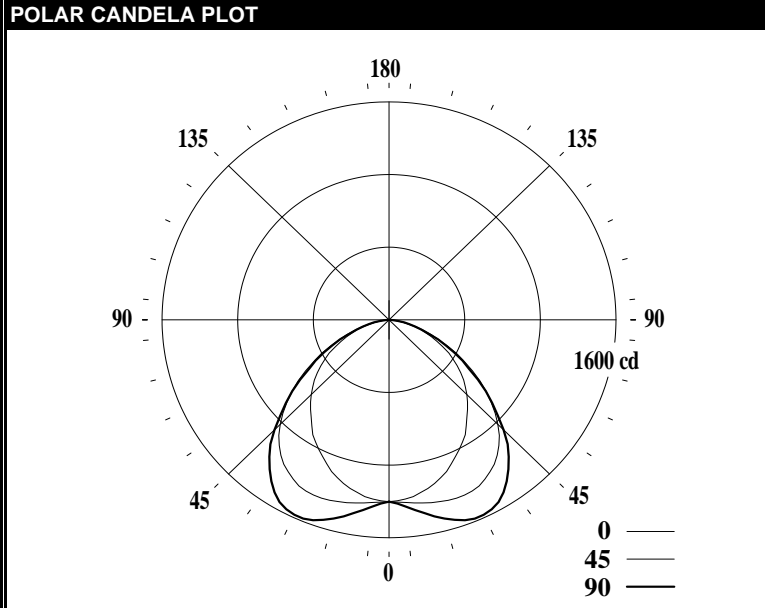

LEDALITE - TRUGROOVE SUSPENDED

TEST DATE: 05 Jun 2019		CATALOG NO: 29x1LADQN	
Lamp Type: LED	Description: TRUGROOVE SUSPEND/SURFACE DIRECT SYM MESO LED XHI 840		
No. of Lamps: 88			
Rated Lamp Lumens: -1	Flux (lm), Efficiency (%): 4071 lm 100.0%		
Input Watts: 120 VAC 39.0	Up/Dn Ratio, Efficacy (lm/W): 0% Up / 100% Dn 104.4		
CIE-IES Classification: Direct	Report (Ele, Col, Photo): TGSEI-04 T20190611 S07571-C		

CANDELA DISTRIBUTION						
	Flux					
	0	22.5	45	67.5	90	Lumens
0	1335	1335	1335	1335	1335	
5	1321	1330	1346	1358	1378	129
15	1243	1289	1382	1466	1510	391
25	1107	1203	1387	1535	1580	630
35	949	1067	1294	1441	1446	780
45	776	891	1085	1168	1143	789
55	587	670	784	810	765	656
65	372	421	456	474	439	436
75	176	197	199	208	190	211
85	39	43	37	45	34	49
90	0	0	0	0	0	
95	0	0	0	0	0	0
105	0	0	0	0	0	0
115	0	0	0	0	0	0
125	0	0	0	0	0	0
135	0	0	0	0	0	0
145	0	0	0	0	0	0
155	0	0	0	0	0	0
165	0	0	0	0	0	0
175	0	0	0	0	0	0
180	0	0	0	0	0	

CHARACTERISTICS			
RP1	None		
Direct: Peak Candela & Angle (0deg)	1335.1	0.0	
Direct: Peak Candela & Angle (90deg)	1579.8	22.5	
Spacing Criteria (0deg, 90deg, 180deg)	1.16	1.57	N/A
Indirect: Peak Candela & Angle	N/A	N/A	
Indirect: Zenith Candela, Peak to Zenith	N/A	N/A	
Luminous Length, Width, Height (ft)	4.00	0.25 0.00	
UGR (4H x 8H, 0.25H)	N/A		
Ballast Factor, Multiplication Factor	1.000	2.944	
DLC (120/277), DLC (347)	N/A	N/A	
x, y, CCT, Duv	0.3772	0.3752	4078 0.0002
CRI (Ra), R9	81		6
120V: P(W), I(A), THD(%), PF	39.0	0.326	5.1 0.998
277V: P(W), I(A), THD(%), PF	38.4	0.142	8.3 0.973
347V: P(W), I(A), THD(%), PF	38.2	0.112	6.5 0.979