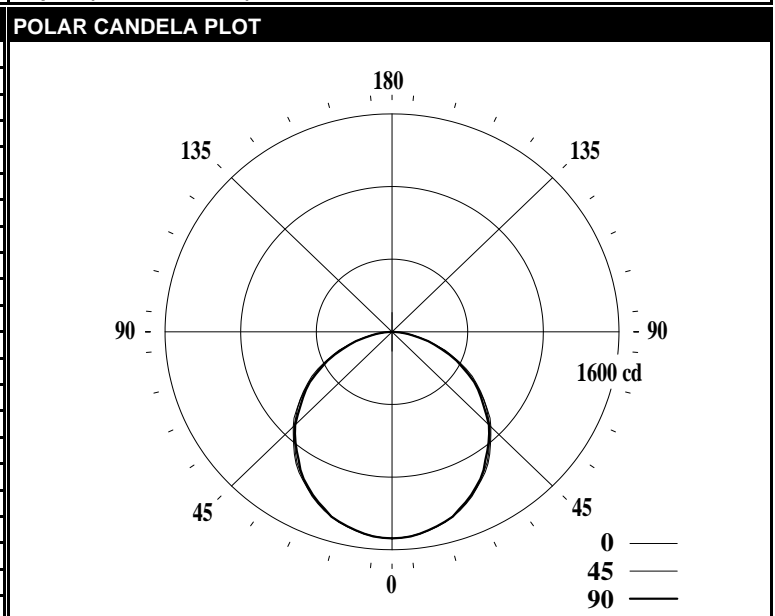

LEDALITE - TRUGROOVE SUSPENDED

TEST DATE:	05 Jun 2019	CATALOG NO:	29x1LADLN
Lamp Type:	LED	Description:	TRUGROOVE SUSPEND/SURFACE DIRECT SYM SILK LED XHI 840
No. of Lamps:	88		
Rated Lamp Lumens:	-1	Flux (lm), Efficiency (%):	4200 lm 100.0%
Input Watts:	120 VAC 39.0	Up/Dn Ratio, Efficacy (lm/W):	0% Up / 100% Dn 107.7
CIE-IES Classification:	Direct	Report (Ele, Col, Photo):	TGSEI-04 T20190611 S07565-C

CANDELA DISTRIBUTION						Flux
	0	22.5	45	67.5	90	Lumens
0	1516	1516	1516	1516	1516	
5	1505	1510	1508	1510	1508	143
15	1447	1453	1445	1448	1443	408
25	1333	1340	1327	1328	1321	613
35	1180	1184	1169	1172	1148	733
45	985	995	975	977	966	755
55	763	773	751	761	741	678
65	522	527	504	517	503	511
75	263	291	259	271	265	286
85	55	67	53	63	58	72
90	0	0	0	0	0	
95	0	0	0	0	0	0
105	0	0	0	0	0	0
115	0	0	0	0	0	0
125	0	0	0	0	0	0
135	0	0	0	0	0	0
145	0	0	0	0	0	0
155	0	0	0	0	0	0
165	0	0	0	0	0	0
175	0	0	0	0	0	0
180	0	0	0	0	0	

CHARACTERISTICS					
RP1	None				
Direct: Peak Candela & Angle (0deg)	1516.0		0.0		
Direct: Peak Candela & Angle (90deg)	1516.0		0.0		
Spacing Criteria (0deg, 90deg, 180deg)	1.24	1.22	N/A		
Indirect: Peak Candela & Angle	N/A		N/A		
Indirect: Zenith Candela, Peak to Zenith	N/A		N/A		
Luminous Length, Width, Height (ft)	4.00	0.25	0.00		
UGR (4H x 8H, 0.25H)	N/A				
Ballast Factor, Multiplication Factor	1.000	2.563			
DLC (120/277), DLC (347)	N/A		N/A		
x, y, CCT, Duv	0.3772	0.3752	4078	0.0002	
CRI (Ra), R9	81		6		
120V: P(W), I(A), THD(%), PF	39.0	0.326	5.1	0.998	
277V: P(W), I(A), THD(%), PF	38.4	0.142	8.3	0.973	
347V: P(W), I(A), THD(%), PF	38.2	0.112	6.5	0.979	