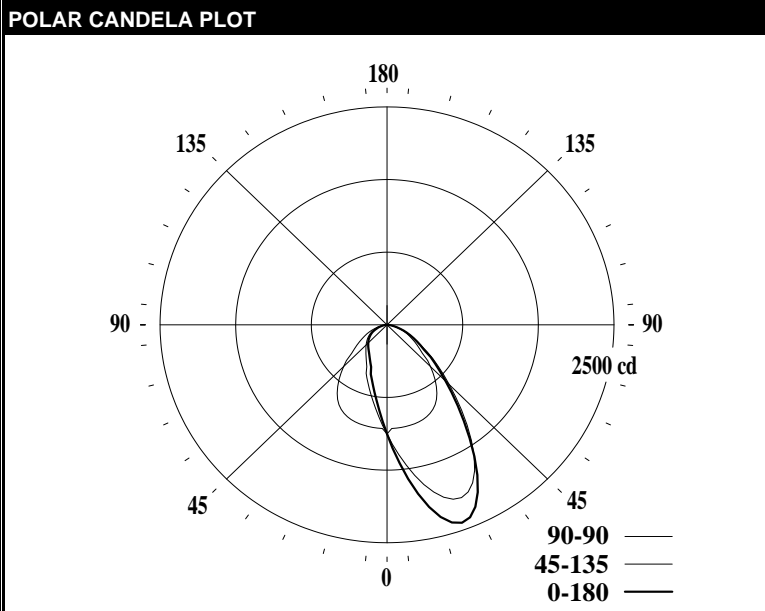

LEDALITE - TRUGROOVE RECESSED MICRO

TEST DATE:	18 Dec 2017	CATALOG NO:	23x8LCEQxx04
Lamp Type:	LED	Description:	ASYMMETRIC 3100LM 830
No. of Lamps:	1		
Rated Lamp Lumens:	-1	Flux (lm), Efficiency (%):	2923 lm 100.0%
Input Watts:	120 VAC 31.6	Up/Dn Ratio, Efficacy (lm/W):	0% Up / 100% Dn 92.5
CIE-IES Classification:	Direct	Report (Ele, Col, Photo):	TGMR17 F38884Color F38920

	Flux					
	0	45	90	135	180	Lumens
0	1251	1251	1251	1251	1251	
5	1593	1496	1189	1055	984	122
15	2281	1986	1175	756	648	382
25	2304	2115	1121	529	444	587
35	1586	1621	958	405	354	613
45	912	971	677	326	293	496
55	497	536	404	257	233	352
65	280	283	244	179	160	229
75	119	118	114	92	79	113
85	23	22	24	25	21	28
90	0	0	0	0	0	
95	0	0	0	0	0	0
105	0	0	0	0	0	0
115	0	0	0	0	0	0
125	0	0	0	0	0	0
135	0	0	0	0	0	0
145	0	0	0	0	0	0
155	0	0	0	0	0	0
165	0	0	0	0	0	0
175	0	0	0	0	0	0
180	0	0	0	0	0	

RP1	Meets RP-1-12 recommendations for VDT-Normal spaces		
Direct: Peak Candela & Angle (0deg)	2416.0	20.0	
Direct: Peak Candela & Angle (180deg)	1251.4	0.0	
Spacing Criteria (0deg, 90deg, 180deg)	1.60	1.25	0.49
Indirect: Peak Candela & Angle	N/A	N/A	
Indirect: Zenith Candela, Peak to Zenith	N/A	N/A	
Luminous Length, Width, Height (ft)	0.1500	4.0000	0.0000
UGR (4H x 8H, 0.25H)	N/A		
Ballast Factor, Multiplication Factor	1.000	1.000	
DesignLights Consortium	N/A		
x, y, CCT, Duv	0.4308	0.3998	3071 0.0009
CRI (Ra), R9	84		16
120V: P(W), I(A), THD(%), PF	31.6	0.263	7.3 0.996
277V: P(W), I(A), THD(%), PF	31.8	0.119	13.1 0.961
347V: P(W), I(A), THD(%), PF	31.4	0.087	9.1 0.961